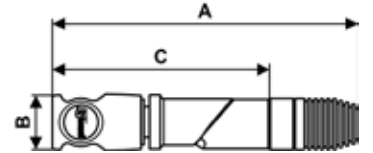

PREVOS1 SAFETY QUICK COUPLINGS - 1/4» ISO 6150 C PROFILE

Threaded swivel coupler

Profile : ISO 6150C

Min/max operating pressure	Flow rate at 87 psi	ID passage	Temperature min/max
29 / 174 psi	29 CFM	1/4"	5 / 158 °F

Part number	Female thread	Net weight (Kg)	Dim. A (inch)	Dim. B (inch)	Dim. C (inch)
CSI 061201SW	NPT1/4	0,13	6.22	1.06	4.41
CSI 061202SW	NPT3/8	0,126	6.22	1.06	4.41